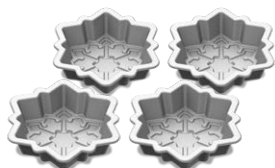

4-Piece Mini Snowflake Set

Model: CMBM-4SFK

UPC: 086279178763

Case Pack: 6

Master Carton: 24