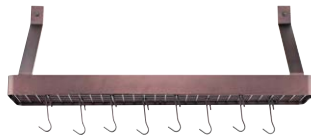

Oil-Rubbed Bronze
Model: CRBS-36ORB
UPC: 086279033376
Case Pack: 2