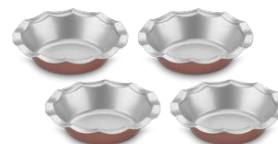

4-Piece Mini Fluted Tartlet Set
Model: CMBM-4FLTBZ
UPC: 086279154644
Case Pack: 6
Master Carton: 24