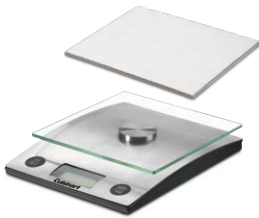

PerfectWeight™
Model: KML-10
UPC: 086279023254
Case Pack: 4

- Includes dishwasher-safe stainless steel removable cover
- Durable tempered glass weighing platform
- Touchpad-style buttons for easy cleaning
- 11 lb/5 kg weight capacity
- Includes 3-volt lithium battery