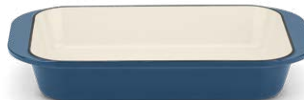

14" Blue Lasagna Pan
Model: CI1136-24BG
UPC: 086279023285
Case Pack: 2